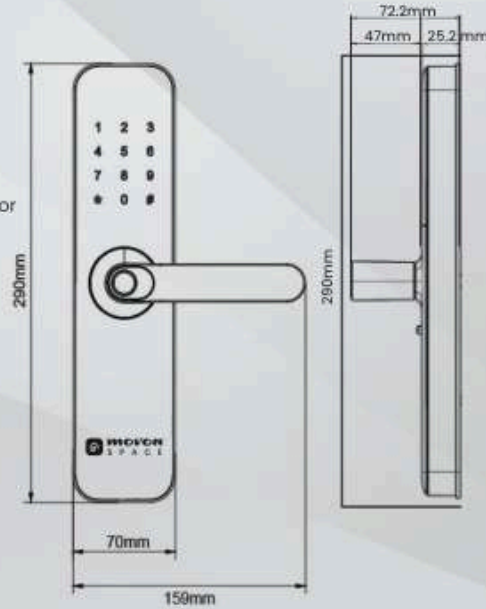

PRODUCT SPECIFICATION

Model Name	MOVON LockMate
Model Number	ML01B
Size	H290*W70*D25 mm
Lock weight	3KG
Main Power Supply	6V (4* AA batteries)
Applicable Door Types	Wooden Door, Aluminium Door
Door Thickness to fit	35-60mm
Data Capacity	Fingerprint: 200 Passcode: 150 Card: 200
Product Material	Aluminium Alloy
Working Temperature	-10°C - 55°C
Working Humidity	0% - 95%
System Selection	TTLock App